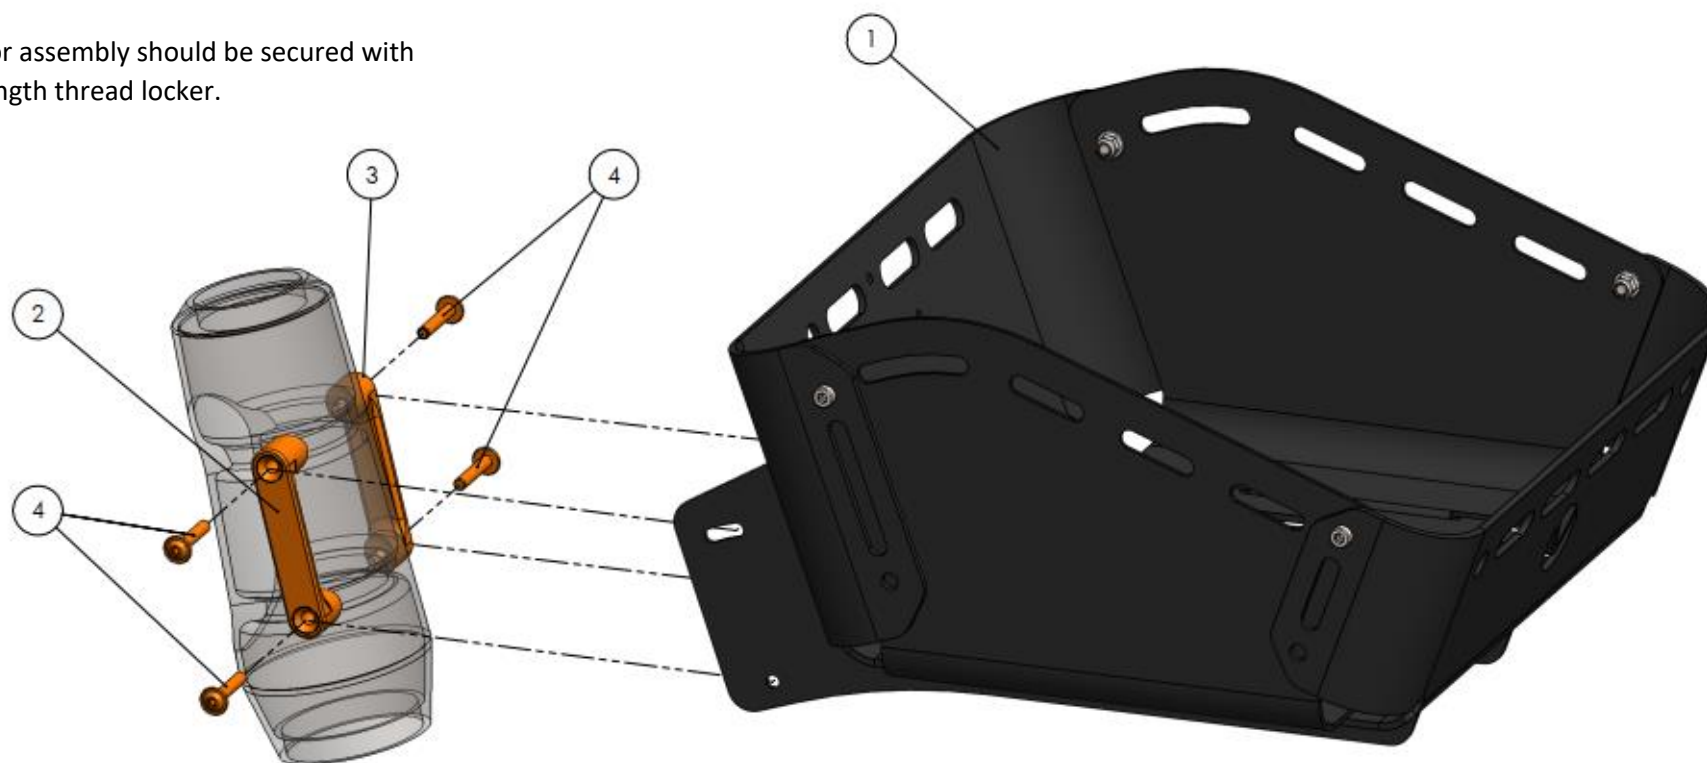

POS-NR.	Artikelnummer	BESCHREIBUNG	MENGE
1	982-60-00001	Frontkorb MY24	1
2	189-60-00311	bottleholder headtube right	1
3	189-60-00311	bottleholder headtube left	1
4	260-70-80530	ISO 7380-2 1,15x30 A2	4

## Front Basket

Tightening torque for the M5 screw, POS-NO. 4:  
5 Nm

The screws for assembly should be secured with medium-strength thread locker.

**Note:**

Subject to change. Always also refer to your general Velo De Ville user manual and the system manual from the drive manufacturer, provided by your Velo De Ville specialist dealer. Observe the operating instructions of the component manufacturers. October 2023